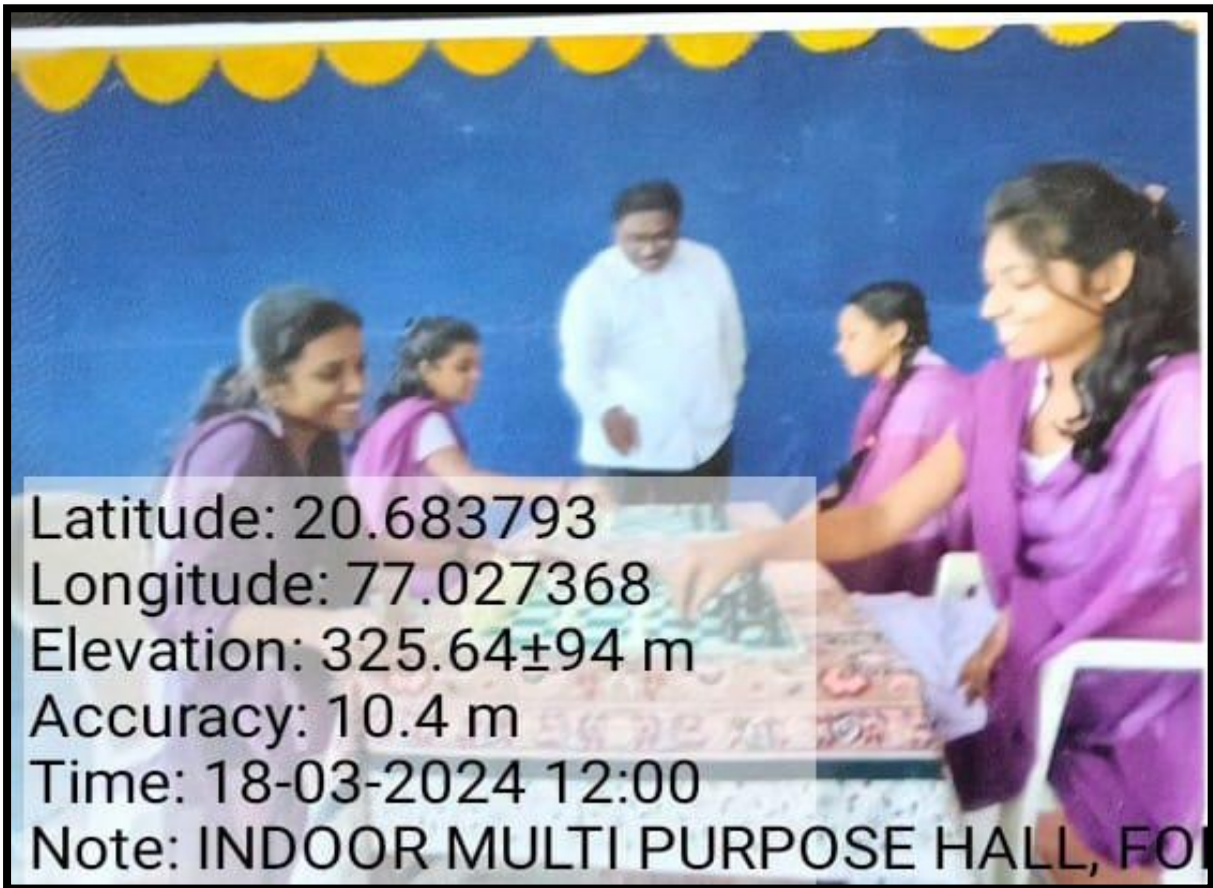

Time: 11-03-2024 16:48

Note: महाविद्यालयाकडे सरावासाठी उपलब्ध मैदाने

400 mts Track

Latitude: 20.683708
Longitude: 77.027682
Elevation: 325.74±74 m
Accuracy: 142.5 m
Time: 18-03-2024 12:00
Note: INDOOR MULTI PURPOSE HALL, FOR INDOOR GAMES, S

Indoor Multipurpose Hall

Latitude: 20.683793
Longitude: 77.027368
Elevation: 325.64±94 m
Accuracy: 10.4 m
Time: 18-03-2024 12:00
Note: INDOOR MULTI PURPOSE HALL, FOI